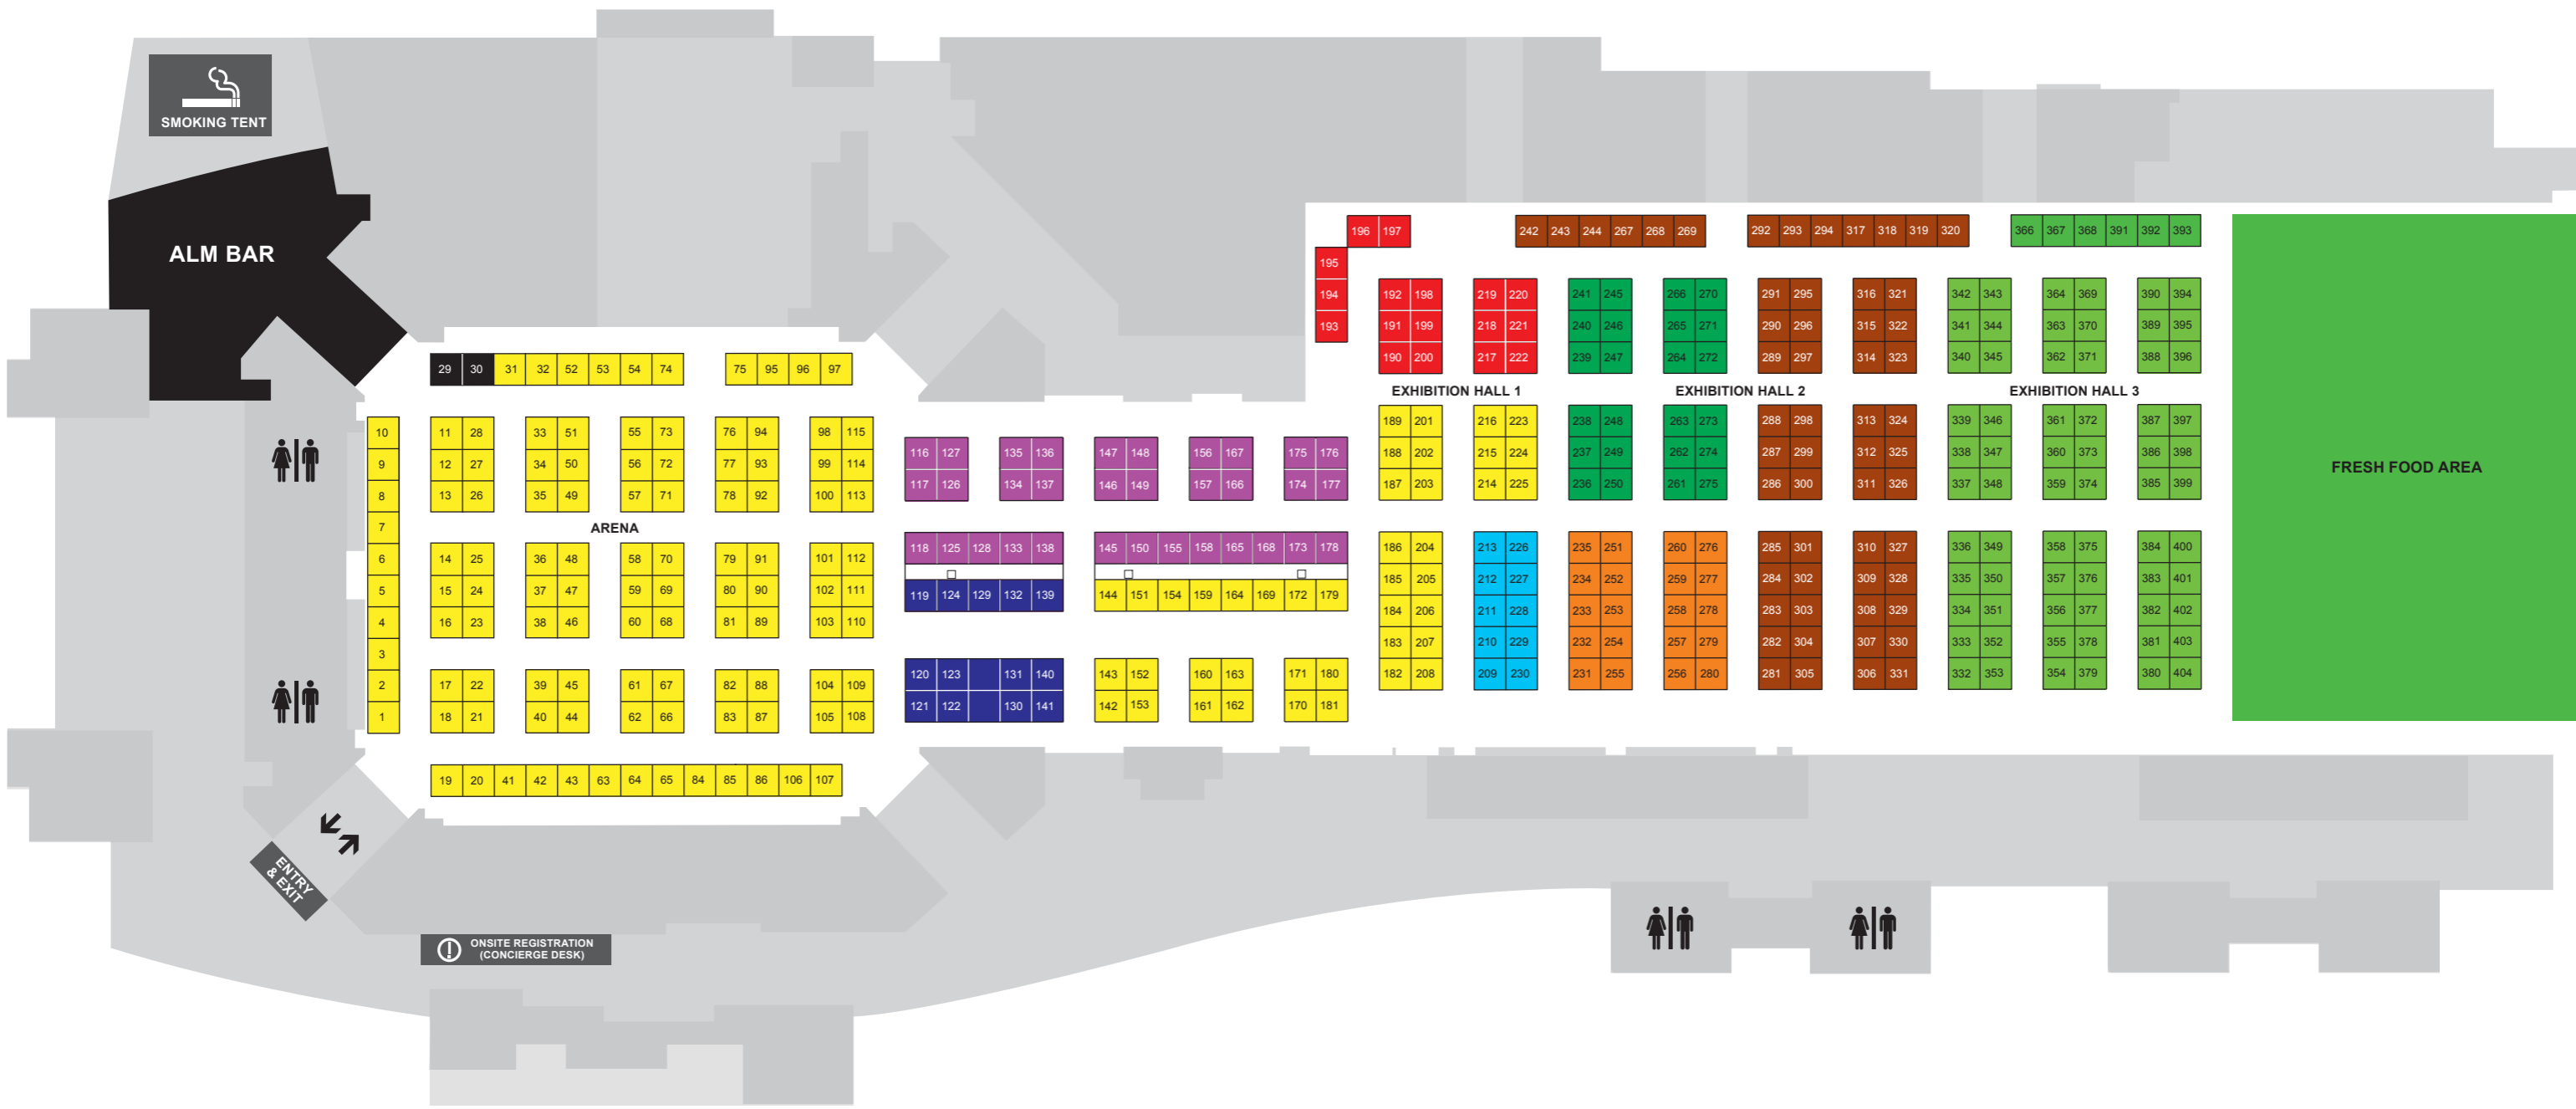

Metcash expo 2020

Legend:

- GROCERY (156)
- ALM (2)
- AUTO CHARGE THROUGH (24)
- GENERAL MERCHANDISE (17)
- PRIVATE LABEL (10)
- RETAIL DEVELOPMENT (57)
- FRESH (72)
- RETAIL CHANNELS (33)
- IT TECH ZONE (20)
- PERISHABLE (15)